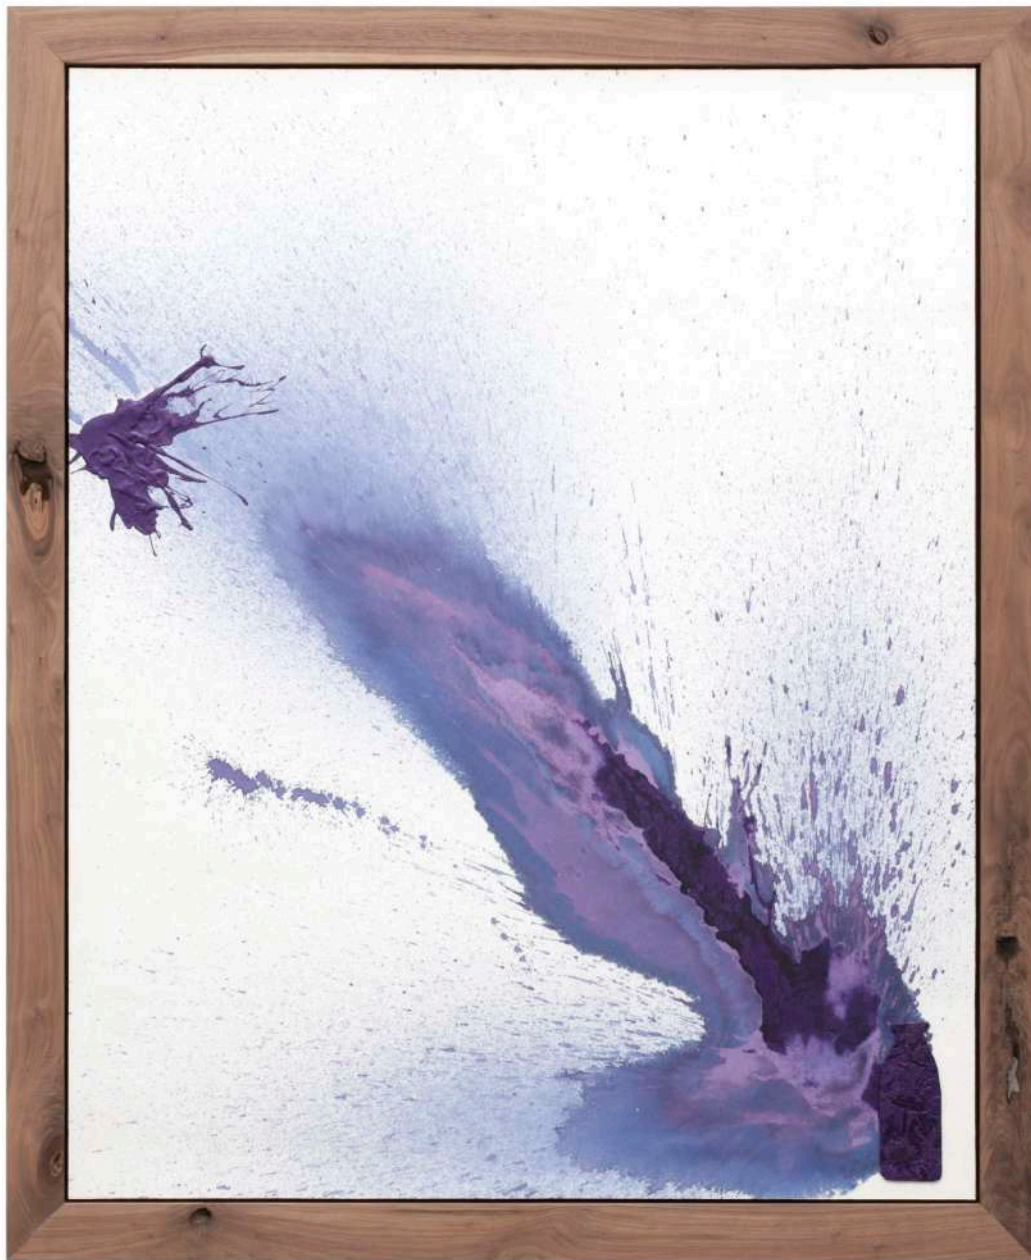

\$36,000
(\$500 Frame)

PETER BLAKE GALLERY

UNTITLED (mm 05)
ACRYLIC ON ARCHIVAL DIGITAL PRINT
10" x 15"
2017

\$10,000
(\$275 Frame)

PETER BLAKE GALLERY

MILK BOTTLE PAINTING 224 (MBp 224)
ACRYLIC ON ARCHIVAL FOAM BOARD
41.5" x 32 1/2" x 1 1/2"
2014

\$38,000
(\$700 Frame)

PETER BLAKE GALLERY

MILK BOTTLE PAINTING 301 (MBp 301)
ACRYLIC ON KOCHI MASHI PAPER
60" x 48"
2017

\$70,000
(\$1,000 Frame)

PETER BLAKE GALLERY

BLUE ANGEL (MBp 222)
ACRYLIC ON ARCHIVAL FOAM BOARD
42" x 42" x 1 7/8"
2014