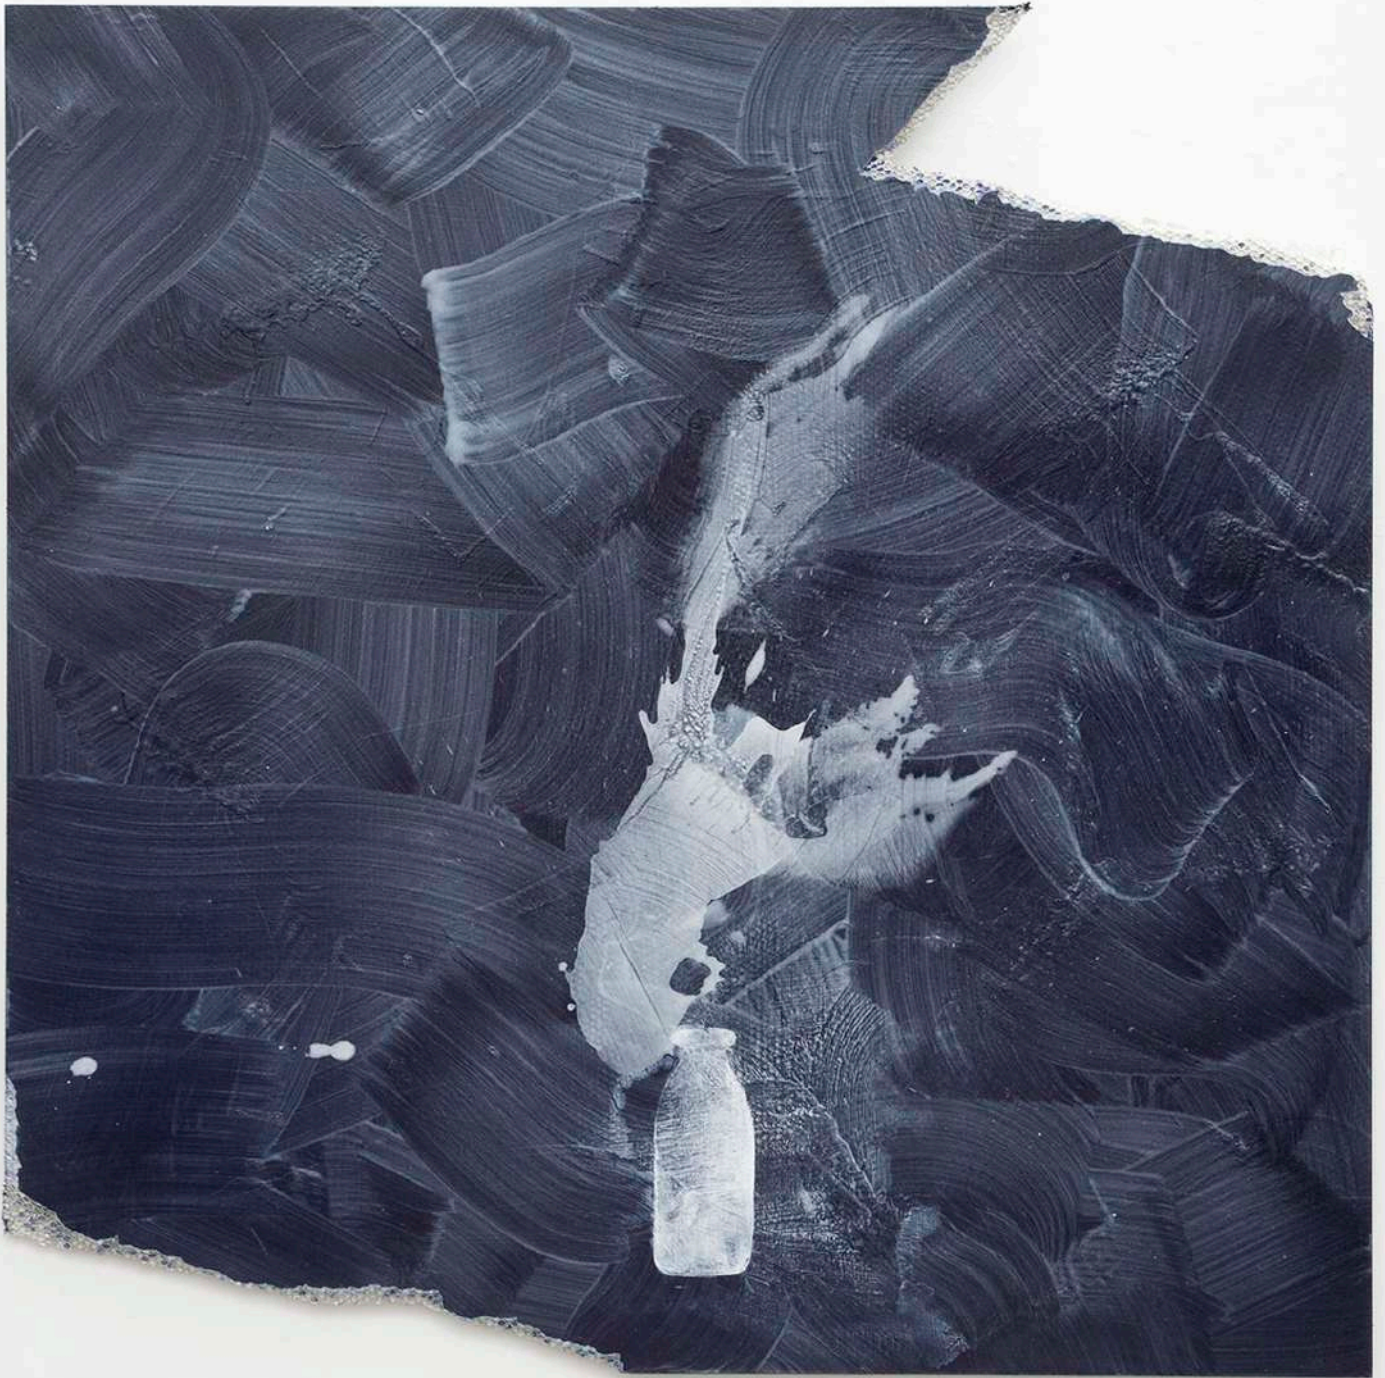

Joe Goode currently lives and works in Los Angeles, California.

MILK BOTTLE PAINTING 115 (MBp 115)

ACRYLIC ON ARCHIVAL BOARD

48" x 48"

2012

\$55,000

(\$700 Frame)

PETER BLAKE GALLERY