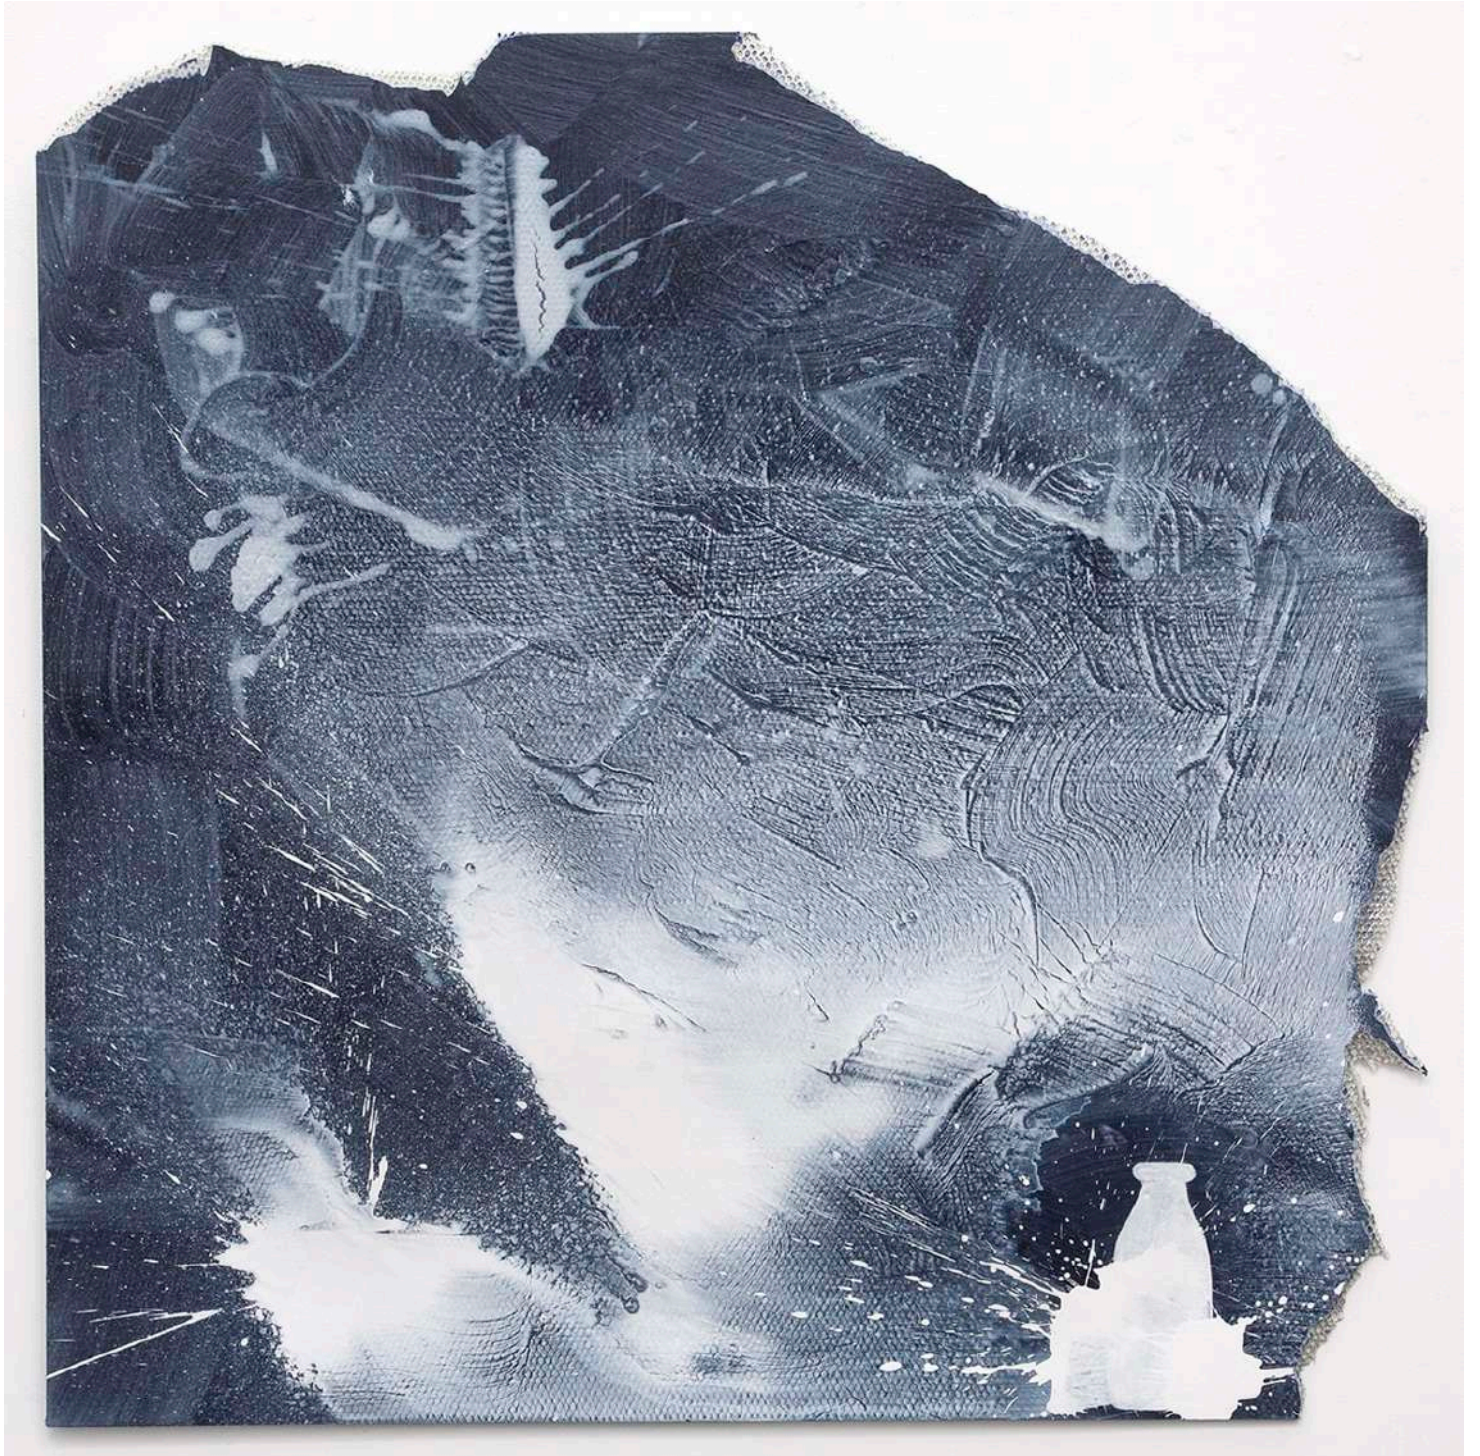

MILK BOTTLE PAINTING 161 (MBp 161)

ACRYLIC ON FIBERGLASS

48" x 48"

2014

$65,000

PETER BLAKE GALLERY